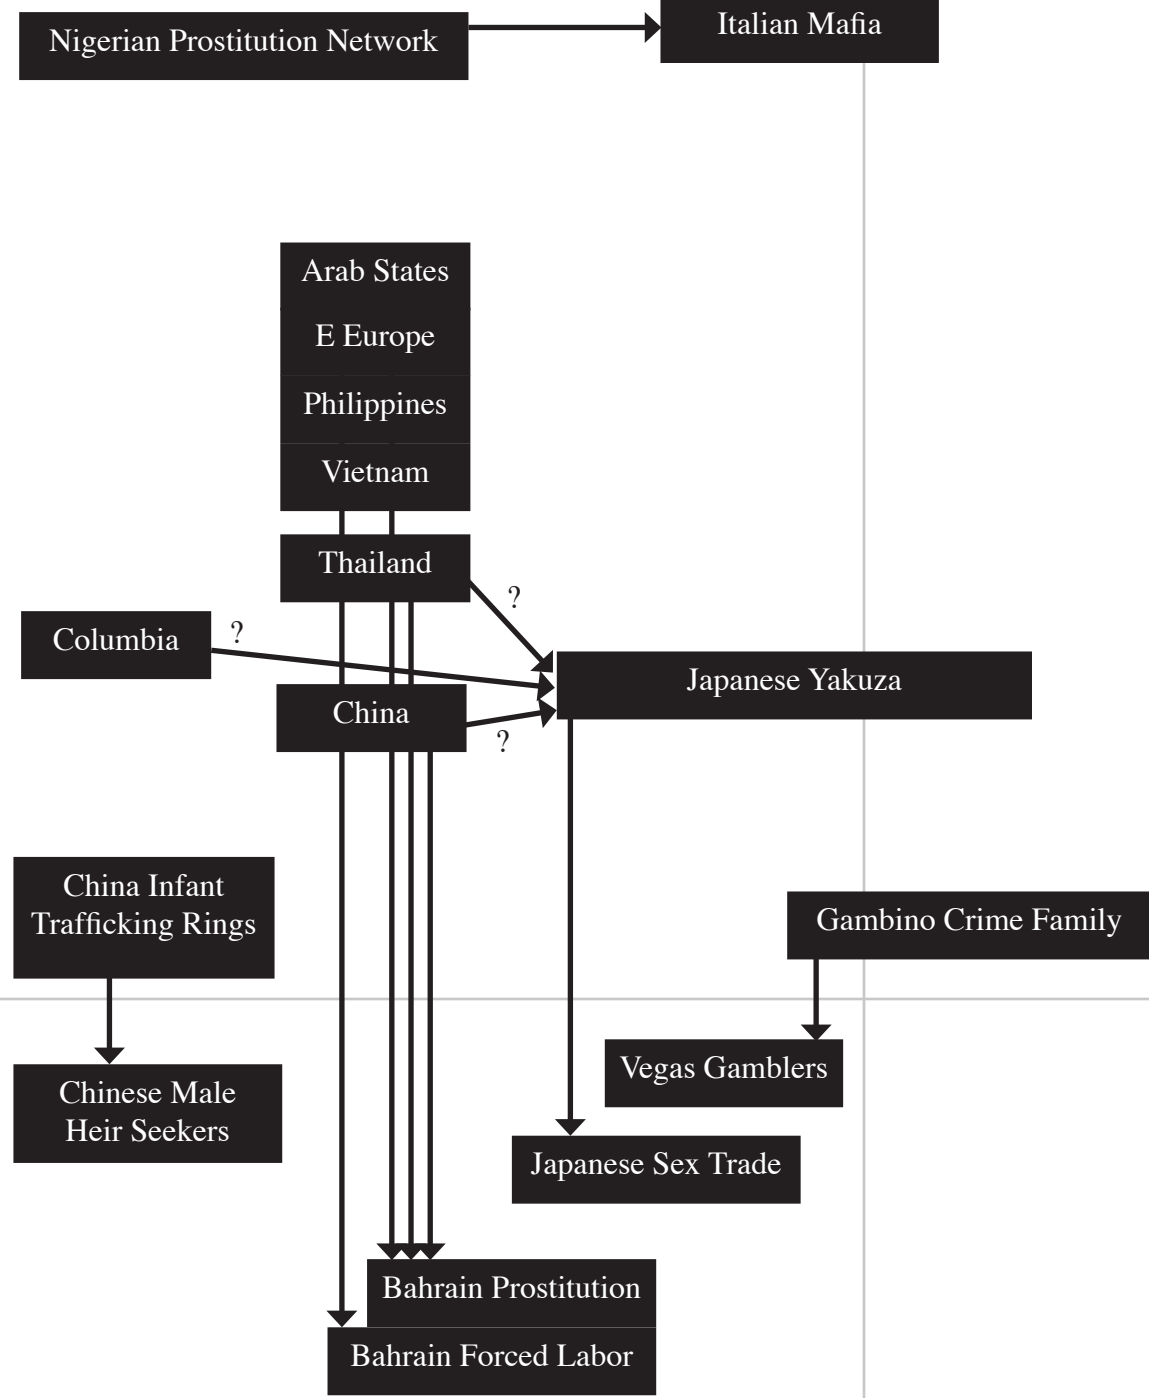

ABOLITIONISTS*

ALLEGED HUMAN TRAFFICKERS

PREVENTION

EDUCATION

SUPPLY

MANAGEMENT AND DISTRIBUTION

KEY:
Green lines = Funding
Blue lines = Interdependencies
Red lines = Attacks
Black lines = Traffick Channels

© 2012 Timothy Ministries

*Inclusion on this chart does not imply endorsement by Timothy Ministries.

RESTORATION

LIBERATION

DEMAND

PROMOTION/ADVERTISING